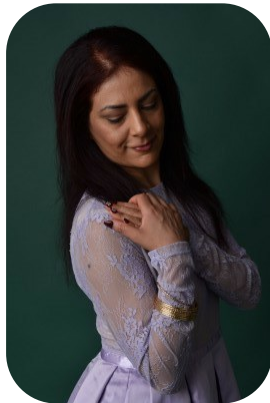

Shyla- HALF Hussian

Age: 31-40	Height: 5ft5inch	Eye Colour: Brown	Accent: London
Gender:F	Weight: 38kg	Waist: 31"	Bust: 33"
Location: London	Shoe Size: 4	Hips: 34"	
Drives: Yes	Hair Color: Red		

Talents
COMMERCIAL MODELS, EXTRAS